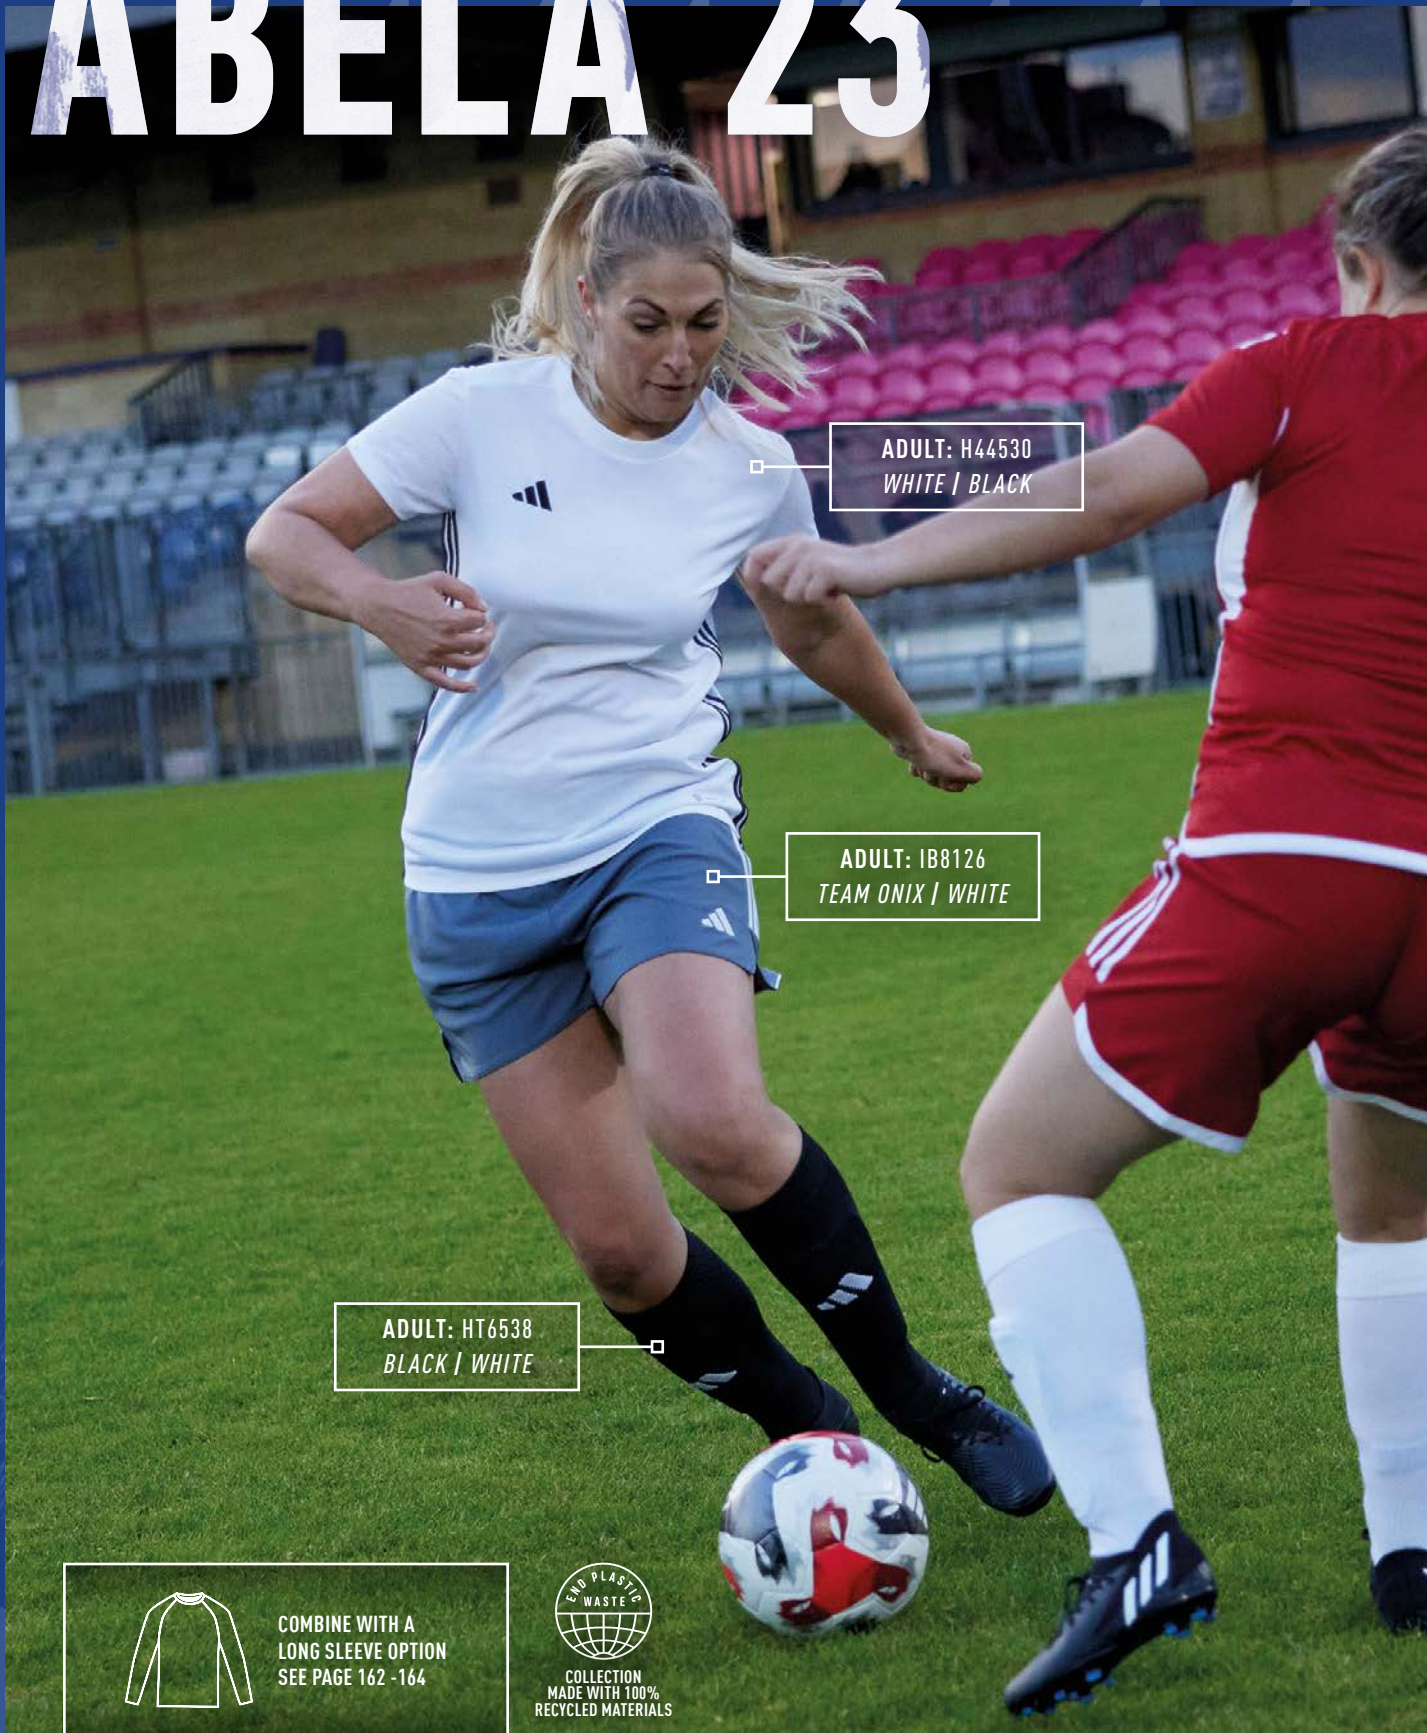

TABELA 23 JERSEY WOMEN

TABELA 23 JSY W

ADULT: 499 CZK / 8490 HUF | SIZES: 2XS, XS, S, M, L, XL, 2XL

TABELA 23

ADULT: H44530
WHITE / BLACK

ADULT: IB8126
TEAM ONIX / WHITE

ADULT: HT6538
BLACK / WHITE

COMBINE WITH A
LONG SLEEVE OPTION
SEE PAGE 162 -164

COLLECTION
MADE WITH 100%
RECYCLED MATERIALS